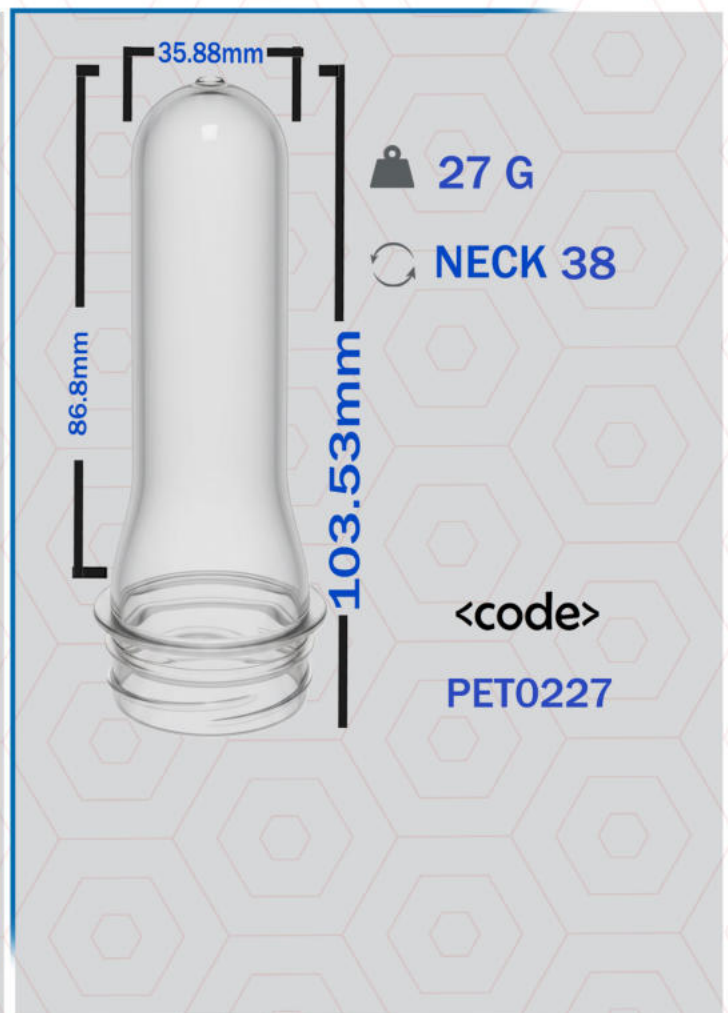

F FLIP TOP COSMATICS 28 ML

medical 28 ml cap

JUICE CAP 38 ML

PCO CAP 28 ML NON PULFOR

PCO CAP 28 ML

PUSH&PULL CAP 28 ML

PRESS CAP 28 ML

WATER CAP 30 ML

shower cap

FLIP TOP COSMATICS 20 Short

FLIP TOP COSMATICS 20 Long

The logo for Q-PACK PLASTICS is located in the bottom left corner. It features the word "Q-PACK" in a large, bold, blue sans-serif font, with a red "Q" and a red hyphen. Below "Q-PACK" is the word "PLASTICS" in a smaller, red, all-caps sans-serif font. A small "TM" trademark symbol is positioned to the upper right of the "K" in "Q-PACK". The background of the entire page is a light blue hexagonal grid pattern, with decorative blue wave-like shapes in the top-left and bottom-right corners.