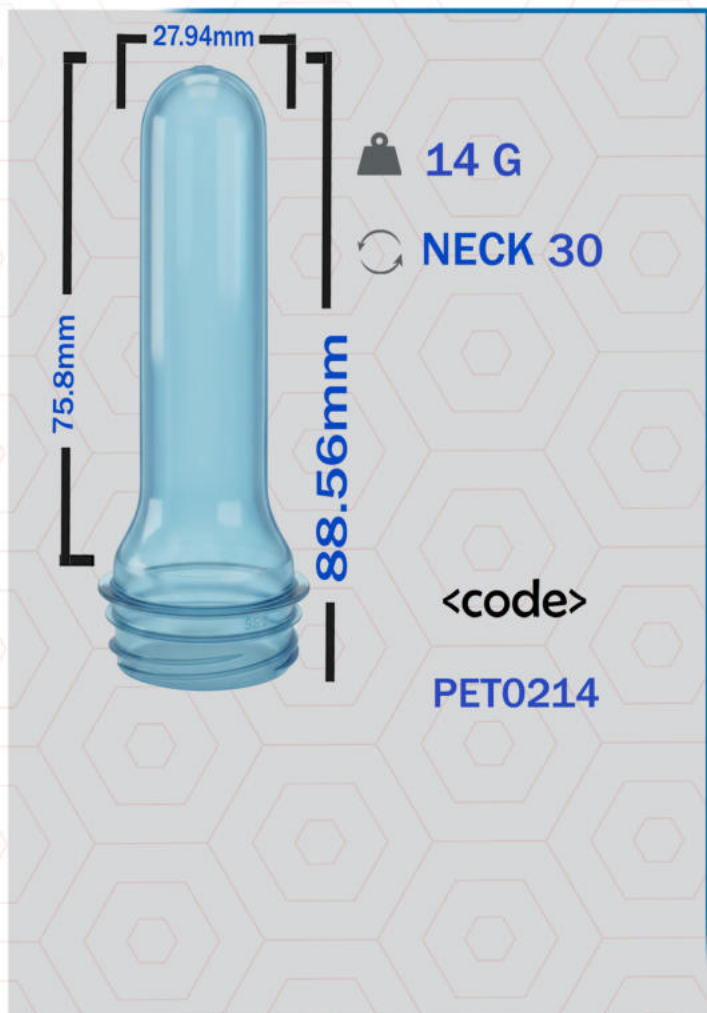

F FLIP TOP COSMATICS 28 ML

medical 28 ml cap

JUICE CAP 38 ML

PCO CAP 28 ML NON PULFOR

PCO CAP 28 ML

PUSH&PULL CAP 28 ML

PRESS CAP 28 ML

WATER CAP 30 ML

shower cap

FLIP TOP COSMATICS 20 Short

FLIP TOP COSMATICS 20 Long

The logo for Q-PACK PLASTICS is located in the bottom left corner. It features the word "Q-PACK" in a large, bold, blue sans-serif font, with a red "Q" and a red hyphen. Below "Q-PACK" is the word "PLASTICS" in a smaller, red, all-caps sans-serif font. A small "TM" trademark symbol is positioned to the upper right of the "K" in "Q-PACK". The background of the entire page is a light blue hexagonal grid pattern, with decorative blue wave-like shapes in the top-left and bottom-right corners.