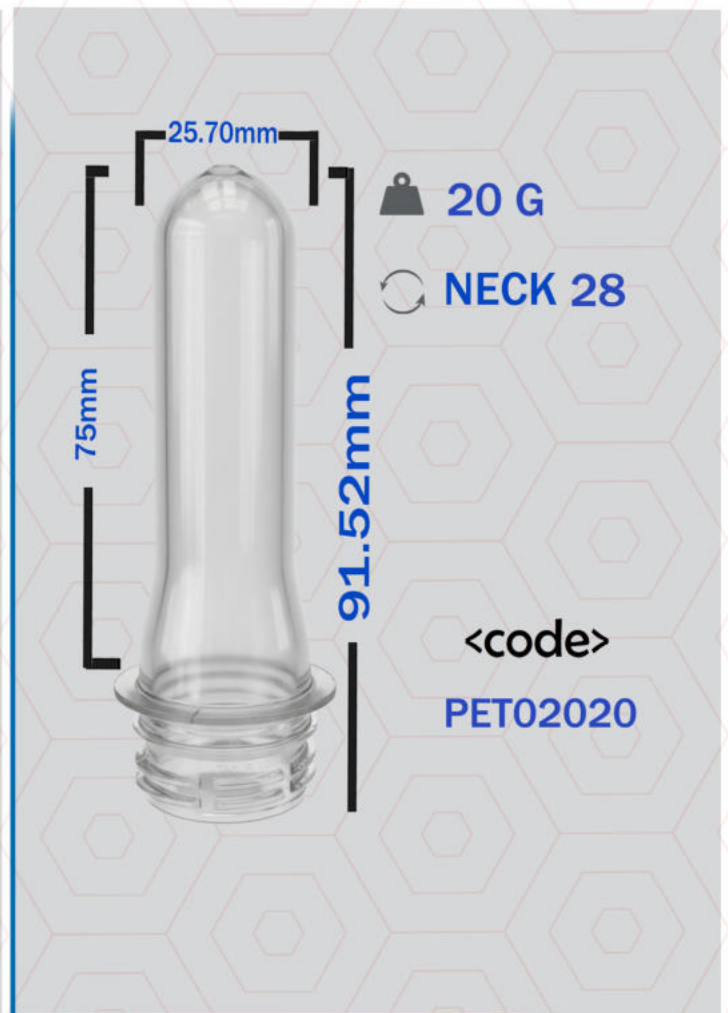

F FLIP TOP COSMATICS 28 ML

medical 28 ml cap

JUICE CAP 38 ML

PCO CAP 28 ML NON PULFOR

PCO CAP 28 ML

PUSH&PULL CAP 28 ML

PRESS CAP 28 ML

WATER CAP 30 ML

shower cap

FLIP TOP COSMATICS 20 Short

FLIP TOP COSMATICS 20 Long

The logo for Q-PACK PLASTICS is located in the bottom left corner. It features the word "Q-PACK" in a large, bold, blue sans-serif font, with a red "Q" and a red hyphen. Below "Q-PACK" is the word "PLASTICS" in a smaller, red, all-caps sans-serif font. A small "TM" trademark symbol is positioned to the upper right of the "K" in "Q-PACK". The background of the entire page is a light blue hexagonal grid pattern, with decorative blue wave-like shapes in the top-left and bottom-right corners.