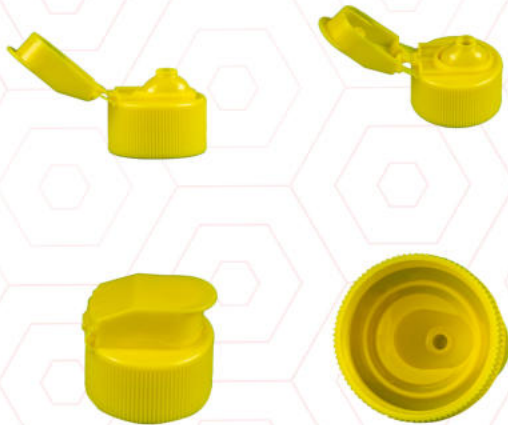

Accessories

FOAM JAMBO CAP 28 ML

FOAM LUX 28 ML

LUX BIG SHAPE

LUX SMALL SHAPE

TRIGGER SCENTED 28 ML

LOTION PUMP 28 ML

SILVER LOTION PUMP 28 ML

GOLDEN LOTION PUMP 28 ML

MIST SPRAY 28 ML

GOLDEN MIST SPRAY

CRC CAP 28 ML

ACIAL CAP 43 ML

FLIP TOP CAP 28 ML SQUARE

F FLIP TOP CAP 28 ML FLASH

GOLDEN PRESS CAP 28 ML

F FLIP TOP COSMATICS 28 ML

medical 28 ml cap

JUICE CAP 38 ML

PCO CAP 28 ML NON PULFOR

PCO CAP 28 ML

PUSH&PULL CAP 28 ML

PRESS CAP 28 ML

WATER CAP 30 ML