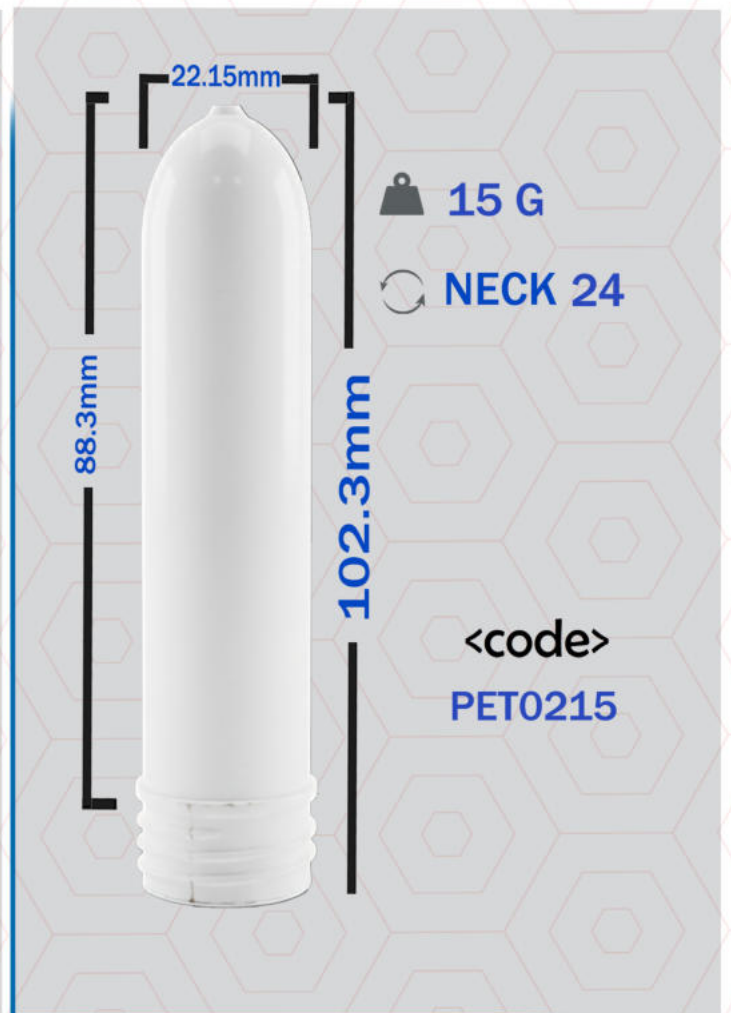

F FLIP TOP COSMATICS 28 ML

medical 28 ml cap

JUICE CAP 38 ML

PCO CAP 28 ML NON PULFOR

PCO CAP 28 ML

PUSH&PULL CAP 28 ML

PRESS CAP 28 ML

WATER CAP 30 ML

shower cap

FLIP TOP COSMATICS 20 Short

FLIP TOP COSMATICS 20 Long

The logo for Q-PACK PLASTICS is located in the bottom left corner. It features the word "Q-PACK" in a large, bold, blue sans-serif font, with a red "Q" and a red hyphen. Below "Q-PACK" is the word "PLASTICS" in a smaller, red, all-caps sans-serif font. A small "TM" trademark symbol is positioned to the upper right of the "K" in "Q-PACK". The background of the entire page is a light blue hexagonal grid pattern, with decorative blue wave-like shapes in the top-left and bottom-right corners.