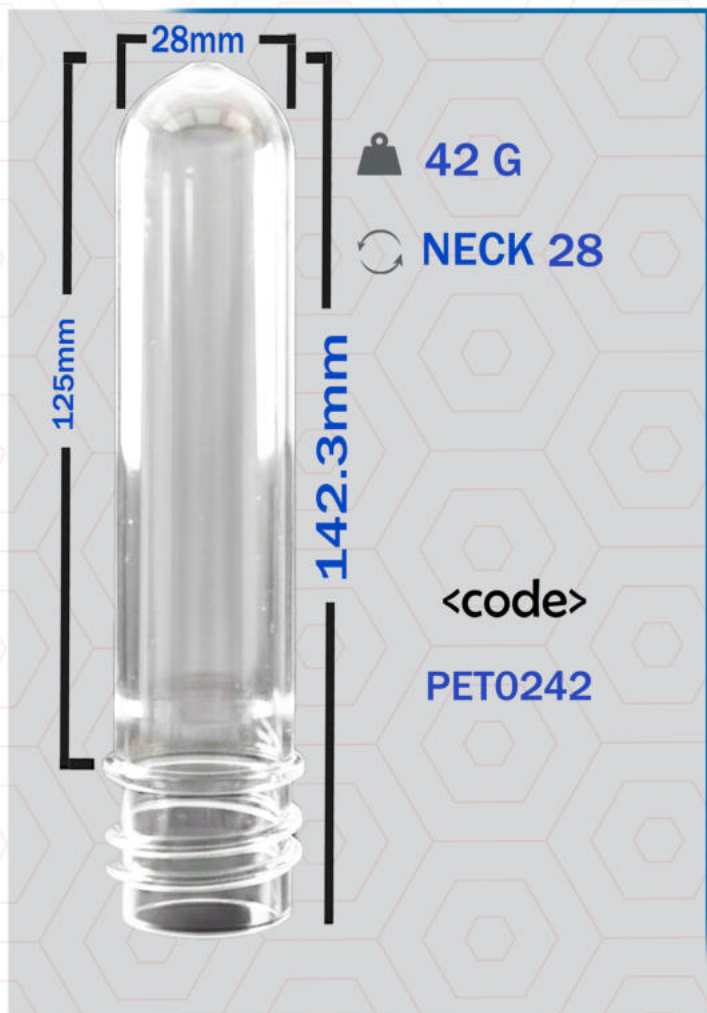

F FLIP TOP COSMATICS 28 ML

medical 28 ml cap

JUICE CAP 38 ML

PCO CAP 28 ML NON PULFOR

PCO CAP 28 ML

PUSH&PULL CAP 28 ML

PRESS CAP 28 ML

WATER CAP 30 ML

shower cap

FLIP TOP COSMATICS 20 Short

FLIP TOP COSMATICS 20 Long

The logo for Q-PACK PLASTICS is located in the bottom left corner. It features the word "Q-PACK" in a large, bold, blue sans-serif font, with a red "Q" and a red hyphen. Below "Q-PACK" is the word "PLASTICS" in a smaller, red, all-caps sans-serif font. A small "TM" trademark symbol is positioned to the upper right of the "K" in "Q-PACK". The background of the entire page is a light blue hexagonal grid pattern, with decorative blue wave-like shapes in the top-left and bottom-right corners.