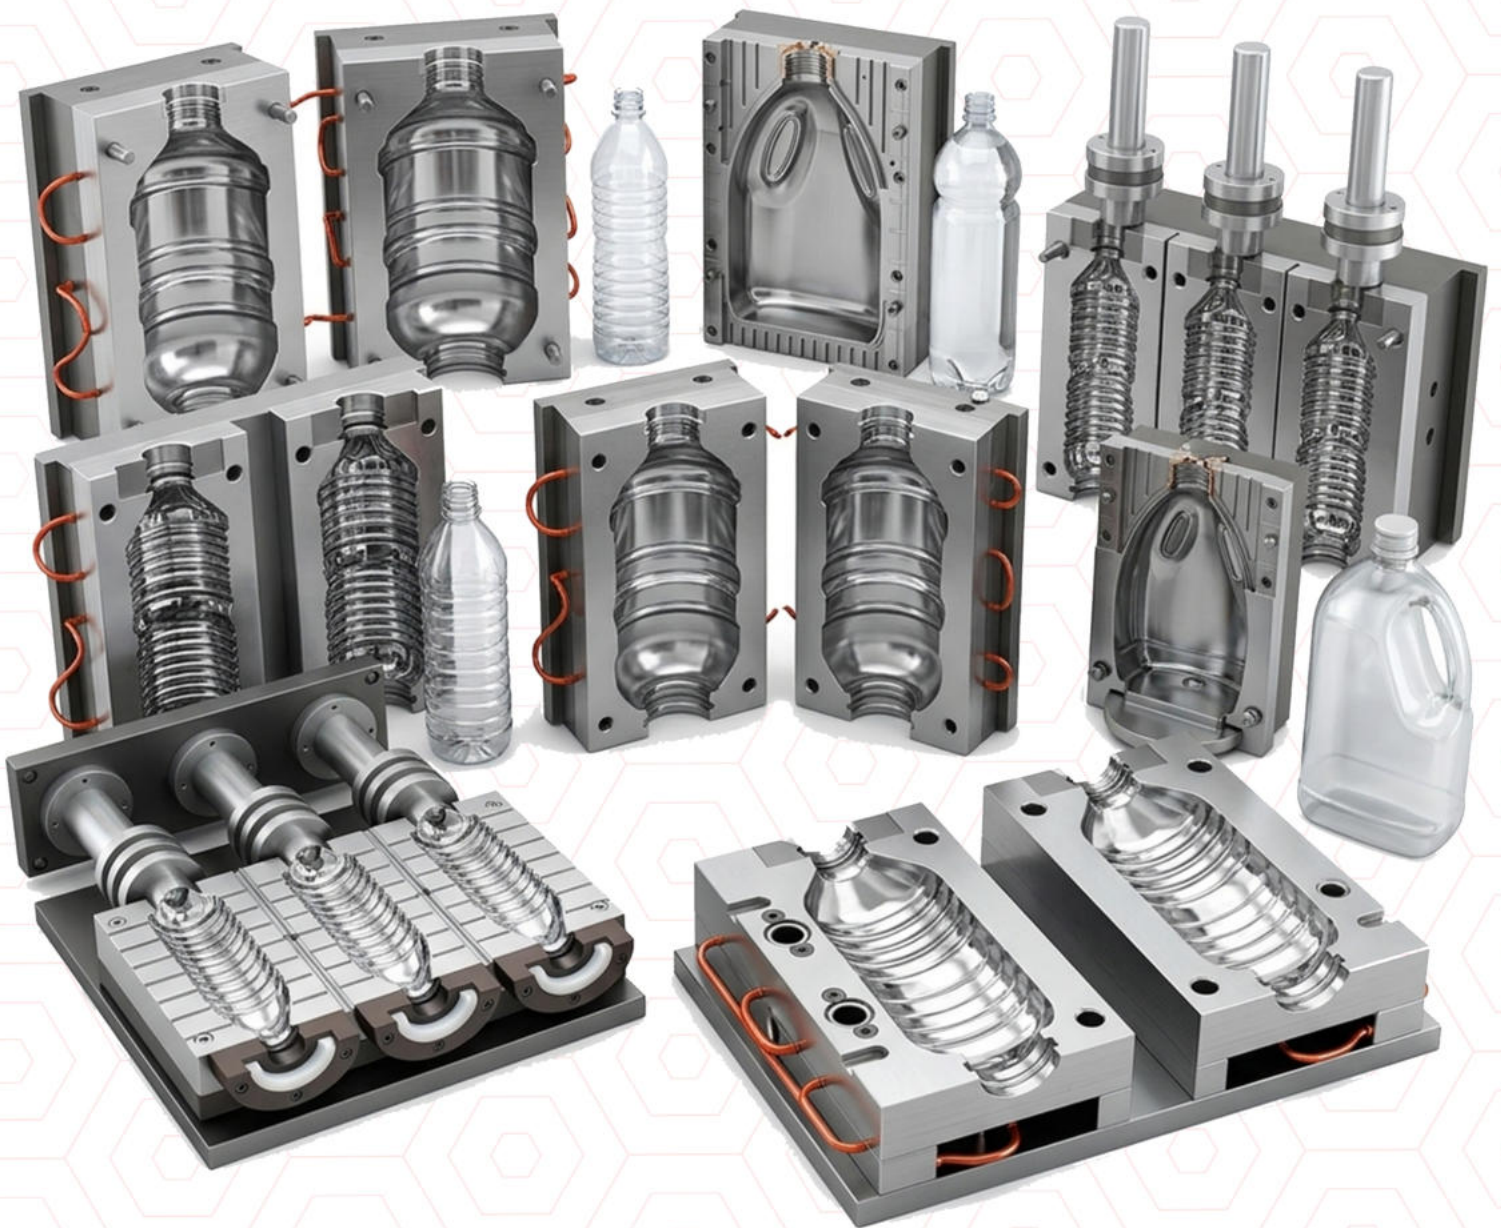

PW078

Plastic Molds

Air Freshener

152mm

48mm

177mm

21-24 ...G

NECK 24-28