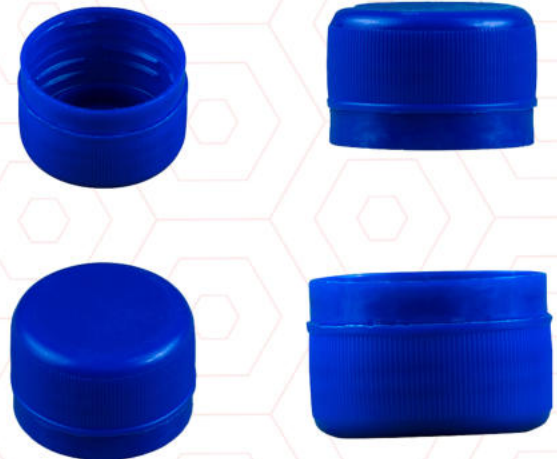

Accessories

FOAM JAMBO CAP 28 ML

FOAM LUX 28 ML

LUX BIG SHAPE

LUX SMALL SHAPE

TRIGGER SCENTED 28 ML

LOTION PUMP 28 ML

SILVER LOTION PUMP 28 ML

GOLDEN LOTION PUMP 28 ML

MIST SPRAY 28 ML

GOLDEN MIST SPRAY

CRC CAP 28 ML

ACIAL CAP 43 ML

FLIP TOP CAP 28 ML SQUARE

F FLIP TOP CAP 28 ML FLASH

GOLDEN PRESS CAP 28 ML

F FLIP TOP COSMATICS 28 ML

medical 28 ml cap

JUICE CAP 38 ML

PCO CAP 28 ML NON PULFOR

PCO CAP 28 ML

PUSH&PULL CAP 28 ML

PRESS CAP 28 ML

WATER CAP 30 ML

shower cap

FLIP TOP COSMATICS 20 Short

FLIP TOP COSMATICS 20 Long

The logo for Q-PACK PLASTICS is located in the bottom left corner. It features the word "Q-PACK" in a large, bold, blue sans-serif font, with a red "Q" and a red hyphen. Below "Q-PACK" is the word "PLASTICS" in a smaller, red, all-caps sans-serif font. A small "TM" trademark symbol is positioned to the upper right of the "K" in "Q-PACK". The background of the entire page is a light blue hexagonal grid pattern, with decorative blue wave-like shapes in the top-left and bottom-right corners.