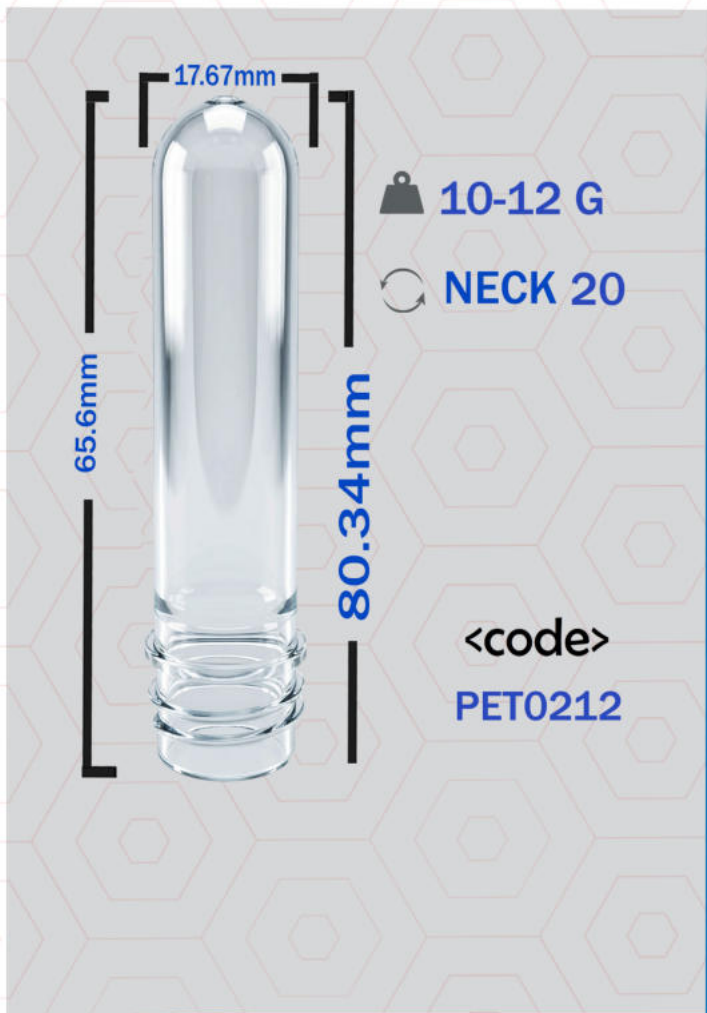

F FLIP TOP COSMATICS 28 ML

medical 28 ml cap

JUICE CAP 38 ML

PCO CAP 28 ML NON PULFOR

PCO CAP 28 ML

PUSH&PULL CAP 28 ML

PRESS CAP 28 ML

WATER CAP 30 ML

shower cap

FLIP TOP COSMATICS 20 Short

FLIP TOP COSMATICS 20 Long

The logo for Q-PACK PLASTICS is located in the bottom left corner. It features the word "Q-PACK" in a large, bold, blue sans-serif font, with a red "Q" and a red hyphen. Below "Q-PACK" is the word "PLASTICS" in a smaller, red, all-caps sans-serif font. A small "TM" trademark symbol is positioned to the upper right of the "K" in "Q-PACK". The background of the entire page is a light blue hexagonal grid pattern, with decorative blue wave-like shapes in the top-left and bottom-right corners.