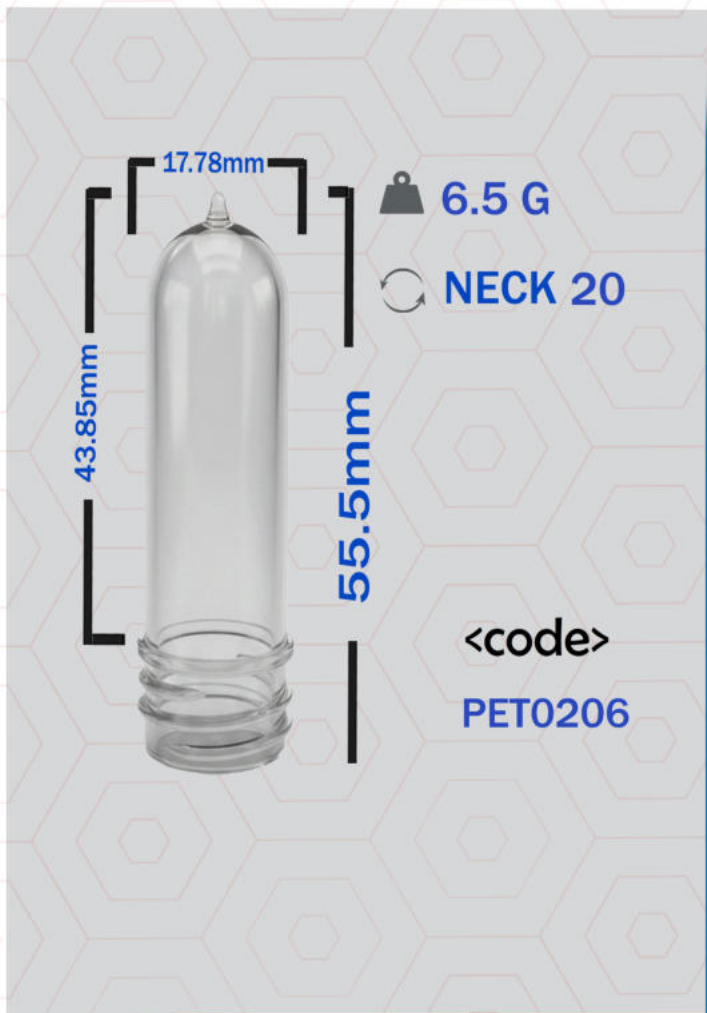

F FLIP TOP COSMATICS 28 ML

medical 28 ml cap

JUICE CAP 38 ML

PCO CAP 28 ML NON PULFOR

PCO CAP 28 ML

PUSH&PULL CAP 28 ML

PRESS CAP 28 ML

WATER CAP 30 ML

shower cap

FLIP TOP COSMATICS 20 Short

FLIP TOP COSMATICS 20 Long

The logo for Q-PACK PLASTICS is located in the bottom left corner. It features the word "Q-PACK" in a large, bold, blue sans-serif font, with a red "Q" and a red hyphen. Below "Q-PACK" is the word "PLASTICS" in a smaller, red, all-caps sans-serif font. A small "TM" trademark symbol is positioned to the upper right of the "K" in "Q-PACK". The background of the entire page is a light blue hexagonal grid pattern, with decorative blue wave-like shapes in the top-left and bottom-right corners.