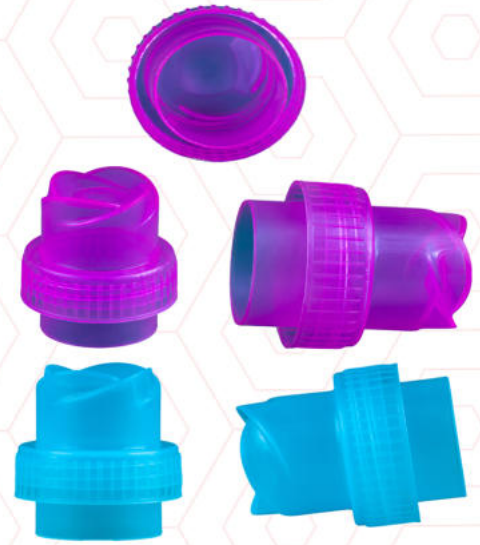

Accessories

FOAM JAMBO CAP 28 ML

FOAM LUX 28 ML

LUX BIG SHAPE

LUX SMALL SHAPE

TRIGGER SCENTED 28 ML

LOTION PUMP 28 ML

SILVER LOTION PUMP 28 ML

GOLDEN LOTION PUMP 28 ML

MIST SPRAY 28 ML

GOLDEN MIST SPRAY

CRC CAP 28 ML

ACIAL CAP 43 ML

FLIP TOP CAP 28 ML SQUARE

F FLIP TOP CAP 28 ML FLASH

GOLDEN PRESS CAP 28 ML

F FLIP TOP COSMATICS 28 ML

medical 28 ml cap

JUICE CAP 38 ML

PCO CAP 28 ML NON PULFOR

PCO CAP 28 ML

PUSH&PULL CAP 28 ML

PRESS CAP 28 ML

WATER CAP 30 ML