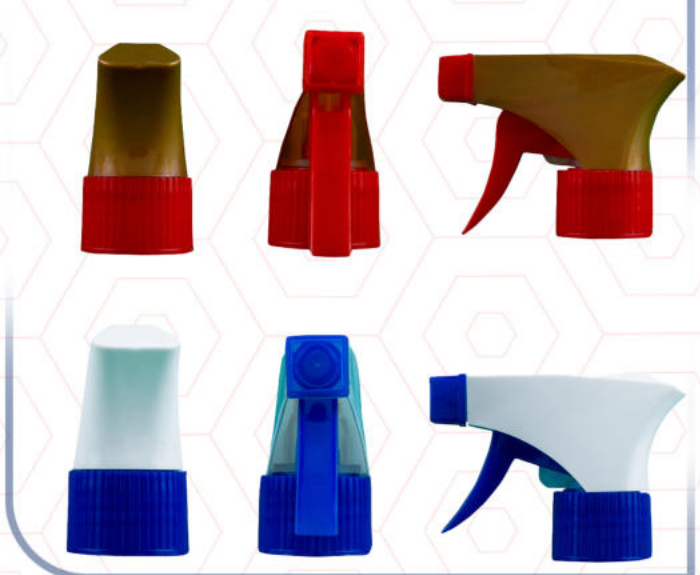

Accessories

FOAM JAMBO CAP 28 ML

FOAM LUX 28 ML

LUX BIG SHAPE

LUX SMALL SHAPE

TRIGGER SCENTED 28 ML

LOTION PUMP 28 ML

SILVER LOTION PUMP 28 ML