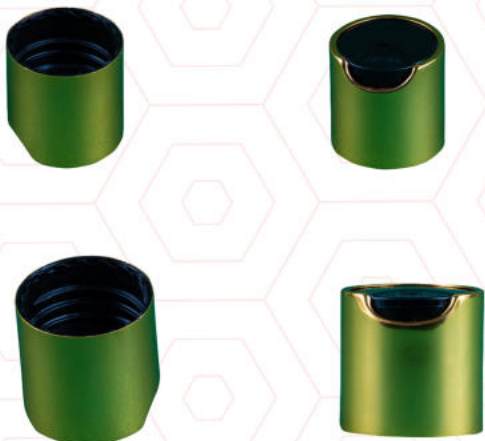

Accessories

FOAM JAMBO CAP 28 ML

FOAM LUX 28 ML

LUX BIG SHAPE

LUX SMALL SHAPE

TRIGGER SCENTED 28 ML

LOTION PUMP 28 ML

SILVER LOTION PUMP 28 ML

GOLDEN LOTION PUMP 28 ML

MIST SPRAY 28 ML

GOLDEN MIST SPRAY

CRC CAP 28 ML

ACIAL CAP 43 ML

FLIP TOP CAP 28 ML SQUARE

F FLIP TOP CAP 28 ML FLASH

GOLDEN PRESS CAP 28 ML